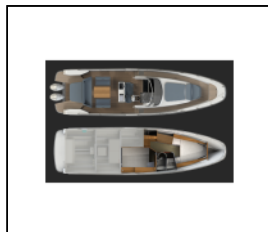

## Motor yacht Nimbus T11 Kali

Yacht ID: 13193  
Yacht type: Motor yacht  
Yacht: [Nimbus T11 Kali](#)  
Marina: Croatia / Sukosan, D-Marin Dalmacija  
Marina  
Production year: 2023  
Cabins: 2  
Deposit: 3.000,00 €

**Comfort:** Sheets, Towels,  
**Deck:** Cockpit/stern, outside shower, Hard Top Bimini, Swimming ladder, Teak deck,  
**Entertainment:** Radio, USB, Bluetooth, Wet bar,  
**Galley:** Hot water, Kitchen utensils (Galley equipment, cutlery), Refrigerator, Stove,  
**Navigation:** Autopilot, Bow thruster, Echosounder/Depthsounder, GPS chart plotter, Radar,  
**Safety:** Life jackets, VHF radio,  
**Sails:** Electric winch,  
**Yacht electrics:** 12V Socket, Shore power connection, Solar panels,