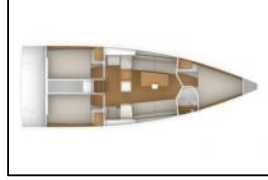

## Sailing yacht First 36 Mana

Yacht ID:	13135
Yacht type:	Sailing yacht
Yacht:	<a href="#">First 36 Mana</a>
Marina:	Croatia / Marina Kornati, Biograd
Production year:	2024
Cabins:	3
Deposit:	2.200,00 €