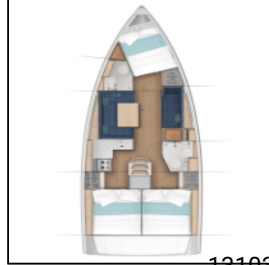

Sailing yacht Sun Odyssey 380 Princess Lara

13103

Sailing yacht

[Sun Odyssey 380 Princess Lara](#)

Croatia / Marina Puntat, Krk

2024

3

2.000,00 €

Yacht ID:

Yacht type:

Yacht:

Marina:

Production year:

Cabins:

Deposit:

Comfort: Bed linen, Cockpit cushions,