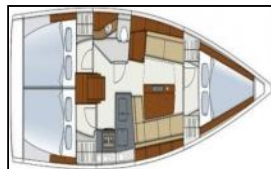

## Sailing yacht Hanse 345 Kami

|                  |                                    |
|------------------|------------------------------------|
| Yacht ID:        | 12966                              |
| Yacht type:      | Sailing yacht                      |
| Yacht:           | <a href="#">Hanse 345 Kami</a>     |
| Marina:          | Spain / Roses, Empuriabrava marina |
| Production year: | 2017                               |
| Cabins:          | 3                                  |
| Deposit:         | 3.000,00 €                         |

**Comfort:** Cockpit cushions,  
**Deck:** Bathing platform, Bimini top, Cockpit table, Cockpit/stern, outside shower, Dinghy, Electric anchor windlass, Sprayhood, Swimming ladder,  
**Entertainment:** Outdoor speakers, Radio,  
**Galley:** Hot water, Kitchen utensils (Galley equipment, cutlery), Oven, Refrigerator, Stove,  
**Navigation:** Autopilot, Depthsounder, GPS chart plotter, Speedometer (Speed log), Wind instrument/Anemometer,  
**Safety:** VHF radio,  
**Sails:** Lazy bag, Lazy jacks,  
**Yacht electrics:** 12V Socket, Battery charger, Inverter, Plug 220V, 12 V, Shore connection 220 V,