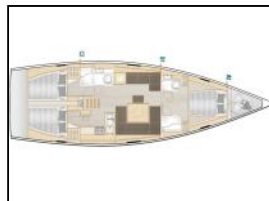

Sailing yacht Hanse 458 Ella

Comfort: Cockpit cushions,
Deck: Bimini top, Sprayhood, Swimming ladder,
Galley: Kitchen utensils (Galley equipment, cutlery),
Interior: Convertible table in salon, Electric fans in cabins,
Electric toilet,
Navigation: Autopilot, Bow thruster, GPS chart plotter -
cockpit,
Safety: Safety equipment,
Sails: Electric winch,
Yacht electrics: Air Conditioning, Generator, Inverter,

Yacht ID:	12862
Yacht type:	Sailing yacht
Yacht:	Hanse 458 Ella
Marina:	Greece / Kos, Kos Marina
Production year:	2020
Cabins:	3
Deposit:	0,00 €

Availability list

18.07. - 25.07.2026 3.710 € 5.300 €	25.07. - 08.08.2026 On option	08.08. - 22.08.2026 Booked	22.08. - 29.08.2026 4.600 € 5.750 €
29.08. - 05.09.2026 Booked	05.09. - 12.09.2026 5.175 € 5.750 €	12.09. - 19.09.2026 Booked	19.09. - 26.09.2026 Booked
26.09. - 10.10.2026 Booked	10.10. - 17.10.2026 3.510 € 3.900 €	17.10. - 24.10.2026 2.880 € 3.200 €	24.10. - 31.10.2026 Booked
31.10. - 07.11.2026 2.880 € 3.200 €	07.11. - 14.11.2026 2.880 € 3.200 €	14.11. - 21.11.2026 2.880 € 3.200 €	21.11. - 31.12.2026 Booked