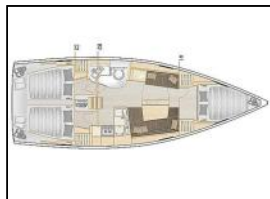

## Sailing yacht Hanse 388 Tecla

Yacht ID: 12799  
Yacht type: Sailing yacht  
Yacht: [Hanse 388 Tecla](#)  
Marina: Italy / Castellammare, Marina di Stabia  
Production year: 2023  
Cabins: 3  
Deposit: 1.800,00 €

**Comfort:** Cockpit cushions,  
**Deck:** Bathing platform, Bimini top, Cockpit/stern, outside shower, Sprayhood, Teak cockpit, Teak seats in cockpit, Tender,  
**Entertainment:** Radio,  
**Galley:** Hot water, Refrigerator,  
**Interior:** Electric toilet,  
**Navigation:** Autopilot, Bow thruster, GPS chart plotter, Log, Speed, Depth- echo sounder, Wind instrument/Anemometer,  
**Safety:** VHF radio,  
**Yacht electrics:** 220V socket, Solar panels, USB sockets, Watermaker - desalinator,