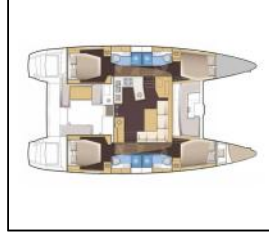

## Catamaran Lagoon 450 S Gecko

Yacht ID:	12777
Yacht type:	Catamaran
Yacht:	<a href="#">Lagoon 450 S Gecko</a>
Marina:	Croatia / Marina Puntat, Krk
Production year:	2020
Cabins:	4 + 1
Deposit:	3.500,00 €

**Comfort:** Bed linen, Blankets, Cockpit cushions, Towels,  
**Deck:** Anchor chain counter, Anchor with chain, Bimini top, Cockpit table, Cockpit/stern, outside shower, Dinghy, Electric anchor windlass, Fenders, Gangway, Mooring ropes, Outboard engine, Spare anchor (Reserve, Auxiliary anchor), Sun deck, Teak cockpit, Water hose,  
**Entertainment:** Outdoor speakers, Radio CD player, USB, AUX input, TV, Wi-Fi Internet,  
**Galley:** Blender, Coffee machine, Freezer, Freshwater treatment plant, Gas bottles, Gas cookers, Hot water, Kitchen utensils (Galley equipment, cutlery), Oven, Refrigerator, Toaster,  
**Interior:** Electric fans in cabins, Electric toilet,  
**Navigation:** AIS, Autopilot, GPS chart plotter, GPS chart plotter - cockpit, Harbour guides, Logge/Lot/Speed/Wind, Nautical charts, Navigation set, Radar,  
**Safety:** Distress flare box, Fire extinguisher, First aid kit, Fog horn, Life belts (Safety harness), Life jackets, Liferaft, Torch, VHF radio,  
**Sails:** Electric winch,  
**Yacht electrics:** 220V socket, Air Conditioning, Battery charger, Generator, Inverter, Service batteries, Shore connection 220 V, Solar panels,