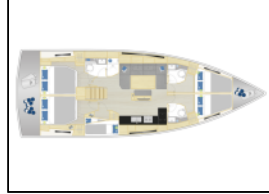

## Sailing yacht Hanse 460 White Pearl

**Deck:** Bimini top, Cockpit table, Cockpit/stern, outside shower, Dinghy, Electric anchor windlass, Sprayhood, Teak cockpit,

**Entertainment:** Outdoor speakers, Radio, TV,

**Sails:** Electric winch,

**Yacht electrics:** Air Conditioning, Heating, Inverter,

Yacht ID:	12600
Yacht type:	Sailing yacht
Yacht:	<a href="#">Hanse 460 White Pearl</a>
Marina:	Croatia / Marina Mandalina, Sibenik
Production year:	2023
Cabins:	5
Deposit:	3.000,00 €