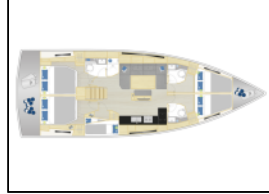

Sailing yacht Hanse 460 White Pearl

Yacht ID: 12600
Yacht type: Sailing yacht
Yacht: [Hanse 460 White Pearl](#)
Marina: Croatia / Marina Mandalina, Sibenik
Production year: 2023
Cabins: 5
Deposit: 3.000,00 €

Deck: Bimini top, Cockpit table, Cockpit/stern, outside shower, Dinghy, Electric anchor windlass, Sprayhood, Teak cockpit,

Entertainment: Outdoor speakers, Radio, TV,

Galley: Hot water,

Navigation: Autopilot, Bow thruster, Depthsounder, GPS chart plotter - cockpit, Speedometer (Speed log), Wind instrument/Anemometer, Wind/speed/depth instruments,