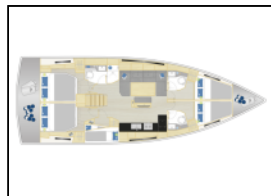

## Sailing yacht Hanse 460 White Pearl

**Deck:** Bimini top, Cockpit table, Cockpit/stern, outside shower, Dinghy, Electric anchor windlass, Sprayhood, Teak cockpit,

**Entertainment:** Outdoor speakers, Radio, TV,

**Sails:** Electric winch,

**Yacht electrics:** Air Conditioning, Heating, Inverter,

Yacht ID:	12600
Yacht type:	Sailing yacht
Yacht:	<a href="#">Hanse 460 White Pearl</a>
Marina:	Croatia / Marina Mandalina, Sibenik
Production year:	2023
Cabins:	5
Deposit:	3.000,00 €