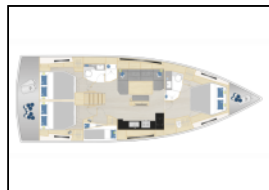

## Sailing yacht Hanse 460 Rubi

Yacht ID:	12599
Yacht type:	Sailing yacht
Yacht:	<a href="#">Hanse 460 Rubi</a>
Marina:	Croatia / Marina Mandalina, Sibenik
Production year:	2024
Cabins:	4
Deposit:	3.000,00 €

**Comfort:** Sundeck beds,

**Deck:** Bathing platform, Bimini top, Cockpit fridge, Cockpit light, Cockpit table, Cockpit/stern, outside shower, Dinghy, Electric anchor windlass, Grill/Barbecue/Plancha, Sink in cockpit, Sprayhood, Teak coach roof, Teak cockpit, Teak deck,

**Entertainment:** FUSION sound system, Outdoor speakers, Radio, TV, Wet bar,

**Galley:** Freezer, Hot water, Microwave, Oven, Refrigerator, Stove,

**Interior:** Curtains, Indirect lighting in cabins and salon, LED ceiling lights, LED interior lights,