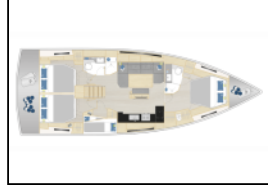

Sailing yacht Hanse 460 Rubi

Yacht ID:	12599
Yacht type:	Sailing yacht
Yacht:	Hanse 460 Rubi
Marina:	Croatia / Marina Mandalina, Sibenik
Production year:	2024
Cabins:	4
Deposit:	3.000,00 €

Comfort: Sundeck beds,

Deck: Bathing platform, Bimini top, Cockpit fridge, Cockpit light, Cockpit table, Cockpit/stern, outside shower, Dinghy, Electric anchor windlass, Grill/Barbecue/Plancha, Sink in cockpit, Sprayhood, Teak coach roof, Teak cockpit, Teak deck,

Entertainment: FUSION sound system, Outdoor speakers, Radio, TV, Wet bar,

Galley: Freezer, Hot water, Microwave, Oven, Refrigerator, Stove,

Interior: Curtains, Indirect lighting in cabins and salon, LED ceiling lights, LED interior lights,