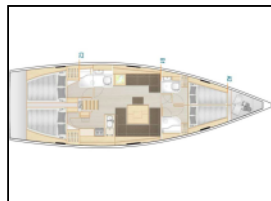

Sailing yacht Hanse 458 Big Blue

Deck: Bimini top, Cockpit table, Cockpit/stern, outside shower, Dinghy, Electric anchor windlass, Sprayhood, Teak cockpit,

Entertainment: Outdoor speakers, Radio, TV,

Galley: Hot water,