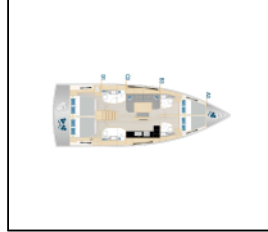

## Sailing yacht Hanse 460 Shadow of the wind

Yacht ID:	12456
Yacht type:	Sailing yacht
Yacht:	<a href="#">Hanse 460 Shadow of the wind</a>
Marina:	Croatia / Marina Kastela
Production year:	2024
Cabins:	4
Deposit:	2.000,00 €

**Comfort:** Blankets, Cockpit cushions, Pillows, Sheets, Towels,

**Deck:** Anchor with chain, Bathing platform, Bimini top, Cockpit/stern, outside shower, Dinghy, Electric anchor windlass, Fenders, Gangway, Jerry cans for fuel, Lowerable cockpit table, Mooring ropes, Outboard engine, Sprayhood,