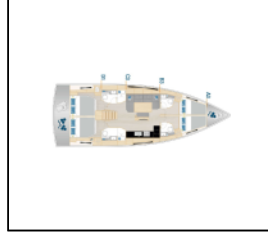

Sailing yacht Hanse 460 Shadow of the wind

Yacht ID:	12456
Yacht type:	Sailing yacht
Yacht:	Hanse 460 Shadow of the wind
Marina:	Croatia / Marina Kastela
Production year:	2024
Cabins:	4
Deposit:	2.000,00 €

Comfort: Blankets, Cockpit cushions, Pillows, Sheets, Towels,

Deck: Anchor with chain, Bathing platform, Bimini top, Cockpit/stern, outside shower, Dinghy, Electric anchor windlass, Fenders, Gangway, Jerry cans for fuel, Lowerable cockpit table, Mooring ropes , Outboard engine, Sprayhood,