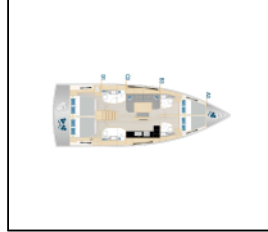

Sailing yacht Hanse 460 Shadow of the wind

Yacht ID:	12456
Yacht type:	Sailing yacht
Yacht:	Hanse 460 Shadow of the wind
Marina:	Croatia / Marina Kastela
Production year:	2024
Cabins:	4
Deposit:	2.000,00 €

Comfort: Blankets, Cockpit cushions, Pillows, Sheets, Towels,

Deck: Anchor with chain, Bathing platform, Bimini top, Cockpit/stern, outside shower, Dinghy, Electric anchor windlass, Fenders, Gangway, Jerry cans for fuel, Lowerable cockpit table, Mooring ropes, Outboard engine, Sprayhood,