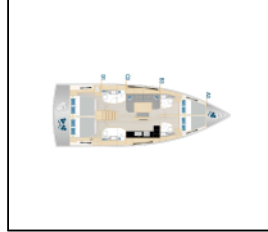

Sailing yacht Hanse 460 Shadow of the wind

| | |
|------------------|--|
| Yacht ID: | 12456 |
| Yacht type: | Sailing yacht |
| Yacht: | Hanse 460 Shadow of the wind |
| Marina: | Croatia / Marina Kastela |
| Production year: | 2024 |
| Cabins: | 4 |
| Deposit: | 2.000,00 € |

Comfort: Blankets, Cockpit cushions, Pillows, Sheets, Towels,

Deck: Anchor with chain, Bathing platform, Bimini top, Cockpit/stern, outside shower, Dinghy, Electric anchor windlass, Fenders, Gangway, Jerry cans for fuel, Lowerable cockpit table, Mooring ropes, Outboard engine, Sprayhood,