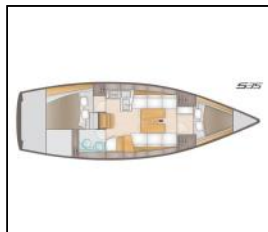

Sailing yacht Salona 35 Charly

Yacht ID: 12360
Yacht type: Sailing yacht
Yacht: [Salona 35 Charly](#)
Marina: Croatia / Biograd, Marina Molum (Sv. Filip i Jakov)
Production year: 2013
Cabins: 2
Deposit: 1.500,00 €

Deck: Bilge pump - Mechanic, Cockpit table, Cockpit/stern, outside shower, Dinghy, Electric anchor windlass, Sprayhood, Sun tent/cover,
Entertainment: Radio CD player,
Galley: Hot water, Refrigerator,
Navigation: Autopilot, Echosounder/Depthsounder, GPS chart plotter, Navigation (Nautical) charts and nautical guide
,
Safety: Black Water Tank, VHF radio ,
Sails: Self tailing (manual) winch,
Yacht electrics: 12V Socket, 220V socket, Battery charger ,
Bilge pump - Electric,