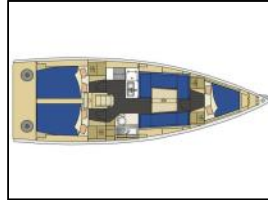

Sailing yacht Elan 350 Performance Euphoria

Yacht ID:

12351

Yacht type:

Sailing yacht

Yacht:

[Elan 350 Performance Euphoria](#)

Marina:

Croatia / Marina Punat, Krk

Production year:

2012

Cabins:

3

Deposit:

2.500,00 €

Comfort: Bed linen, Blankets, Cockpit cushions, Pillows,
Deck: Bimini top, Cockpit table, Cockpit/stern, outside shower, Dinghy, Electric anchor windlass, Fenders, Mooring ropes, Spare anchor (Reserve, Auxiliary anchor), Swimming ladder,