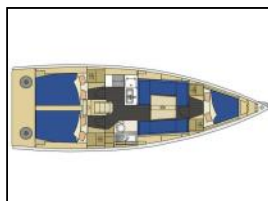

Sailing yacht Elan 350 Performance Euphoria

Yacht ID:

12351

Yacht type:

Sailing yacht

Yacht:

[Elan 350 Performance Euphoria](#)

Marina:

Croatia / Marina Punat, Krk

Production year:

2012

Cabins:

3

Deposit:

2.500,00 €

Comfort: Bed linen, Blankets, Cockpit cushions, Pillows,
Deck: Bimini top, Cockpit table, Cockpit/stern, outside shower, Dinghy, Electric anchor windlass, Fenders, Mooring ropes, Spare anchor (Reserve, Auxiliary anchor), Swimming ladder,