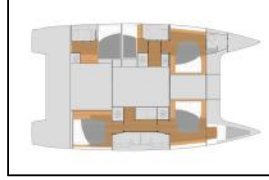

## Catamaran Fountaine Pajot Tanna 47 Knotty Cat (Forever Young)

|                  |   |
|------------------|---|
| Yacht ID:        | 12061   |
| Yacht type:      | Catamaran   |
| Yacht:           | <a href="#">Fountaine Pajot Tanna 47 Knotty Cat (Forever Young)</a> |
| Marina:          | British Virgin Islands / BVI, Tortola<br>Nanny Cay Marina           |
| Production year: | 2022  |
| Cabins:          | 5 + 1   |
| Deposit:         | 0,00 €  |