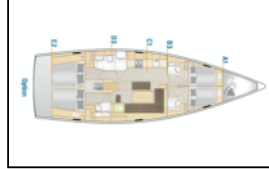

Sailing yacht Hanse 508 Evelyn

Yacht ID:	12048
Yacht type:	Sailing yacht
Yacht:	Hanse 508 Evelyn
Marina:	Croatia / Trogir, Yachtclub Seget (Marina Baotić)
Production year:	2022
Cabins:	4
Deposit:	3.000,00 €

Comfort: Bed linen, Blankets, Cockpit cushions, Pillows, Towels,

Deck: Anchor with chain, Bimini top, Cockpit table, Cockpit/stern, outside shower, Dinghy, Electric anchor windlass, Fenders, Gangway, Grill/Barbecue/Plancha, Mooring ropes, Spare anchor (Reserve, Auxiliary anchor), Sprayhood,