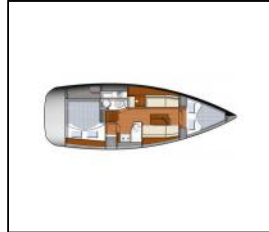

Sailing yacht Sun Odyssey 33i min elli

Yacht ID:

Yacht type:

Yacht:

Marina:

Production year:

Cabins:

Deposit:

12028

Sailing yacht

[Sun Odyssey 33i min elli](#)

Croatia / ACI Marina Skradin

2011

2

2.500,00 €

Comfort: Bed linen, Bedlinen and towels,

Deck: Anchor, Bimini top, Black ball, Bosun's chair (Safe seat) (boatswain's chair), Cockpit table, Cockpit/stern, outside shower, Dinghy, Electric anchor windlass, Fenders, Gangway, Main Deck Compass, Ropes, Sprayhood, Swimming ladder, Teak cockpit, Teak deck,