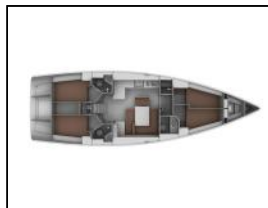

Sailing yacht Bavaria Cruiser 45 Alena

Yacht ID:	11966
Yacht type:	Sailing yacht
Yacht:	Bavaria Cruiser 45 Alena
Marina:	Spain / Palma de Mallorca, La Lonja
Production year:	2013
Cabins:	4
Deposit:	3.000,00 €

Deck: Bathing platform, Bilge pump - Mechanic, Bimini top, Cockpit/stern, outside shower, Dinghy, Electric anchor windlass, Sprayhood, Swimming ladder, Teak cockpit,
Entertainment: Outdoor speakers, Radio CD player,
Galley: Hot water, Microwave, Oven, Refrigerator,
Navigation: AIS, Autopilot, Bow thruster, GPS chart plotter, Log, Speed, Depth- echo sounder, Navtex, Radar, Wind instrument/Anemometer, Windex,
Safety: Automatic Inflatable Life Jacket, Distress flare box, EPIRB-Distress radio beacons, Fog horn, Life jacket (children), VHF radio,
Yacht electrics: 12V Socket, Battery charger, Bilge pump - Electric, Converter 220V/12V, Heating,