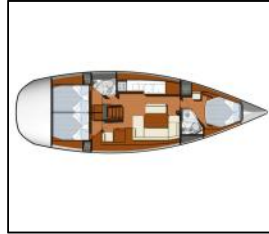

Sailing yacht Sun Odyssey 44i Miss Elli

Yacht ID:

Yacht type:

Yacht:

Marina:

Production year:

Cabins:

Deposit:

11898

Sailing yacht

[Sun Odyssey 44i Miss Elli](#)

Greece / Corfu, Gouvia Marina

2009

3

3.000,00 €

Deck: Anchor, Bathing platform, Bimini top, Black ball, Bosun's chair (Safe seat) (boatswain's chair), Cockpit table, Cockpit/stern, outside shower, Dinghy, Electric anchor windlass, Fenders, Gangway, Ropes, Sprayhood, Swimming ladder, Teak cockpit, Teak deck, Water hose,
Entertainment: Indoor speakers, Outdoor speakers, Radio mp3 player, TV,
Galley: Freezer, Gas bottles, Gas cookers, Hot water, Kitchen utensils (Galley equipment, cutlery), Oven, Refrigerator, Stove,
Interior: Barometer, Clock, Electric toilet, Yacht documents,
Navigation: AIS, Autopilot, Binoculars, Bow thruster, Compass, Echosounder/Depthsounder, Electronic sea charts, GPS chart plotter, Hand bearing compass, Harbour guides, List of lights, Log, Navigation/position Lights, Pilot book, Radar reflector, Speedometer (Speed log), Wind instrument/Anemometer, Windex,
Safety: Black Water Tank, Distress flare box, Emergency tiller, EPIRB-Distress radio beacons, Fire extinguisher, First aid kit, Floating light, Fog horn, GMDSS - Global Maritime Distress and Safety System, Horseshoe lifebuoy, Inflatable life raft, Life belts (Safety harness), Life jackets, Set of tools, Torch, VHF radio,
Sails: Electric winch,
Yacht electrics: 12V Socket, 220V socket, Battery charger, Bilge pump - Electric, Heating, Solar panels, Water heater,