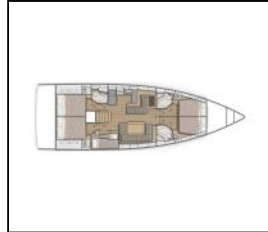

Sailing yacht Oceanis 51.1 Panda II

Yacht ID:	11896
Yacht type:	Sailing yacht
Yacht:	Oceanis 51.1 Panda II
Marina:	Croatia / Marina Tehnomont Veruda, Pula
Production year:	2022
Cabins:	5
Deposit:	3.000,00 €

Additional: Flag,

Comfort: Bed linen, Blankets, Cockpit cushions, Pillows,
Deck: Bathing platform, Bilge pump - Mechanic, Bimini top,
Boat hook, Bosun's chair (Safe seat) (boatswain's chair),
Cockpit table with light, Cockpit/stern, outside shower, Deck
brush, Dinghy, Dinghy (byboat) pump, Electric anchor
windlass, Fenders, Gangway, Ice box in cockpit, Impeller, V-
belt, oilfilter, Jerry cans for diesel, Main anchor, Mooring
ropes , Plastic bucket, Remote control for anchor winch with
chain counter at helm, Round/globular fender, Sea/Storm
drouge anchor, Side door for boarding, Spare anchor
(Reserve, Auxiliary anchor), Sponge, Sprayhood, Spring line,
Swimming ladder, Teak cockpit, Teak deck, Water hose,
Winch handles,