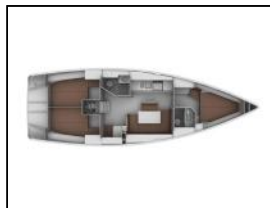

Sailing yacht Bavaria Cruiser 40 Orca

| | |
|------------------|---|
| Yacht ID: | 11876 |
| Yacht type: | Sailing yacht |
| Yacht: | Bavaria Cruiser 40 Orca |
| Marina: | Croatia / Marina Zenta, Split |
| Production year: | 2013 |
| Cabins: | 3 |
| Deposit: | 1.500,00 € |

Comfort: Bed linen, Cockpit cushions, Towels,
Deck: Bimini top, Cockpit table, Cockpit/stern, outside shower, Dinghy with outboard engine, Sprayhood, Teak cockpit,
Entertainment: Outdoor speakers, Wi-Fi Internet,
Galley: Hot water, Kitchen utensils (Galley equipment, cutlery), Refrigerator,
Navigation: Autopilot, Bow thruster, GPS chart plotter - cockpit, Log, Speed, Depth- echo sounder,
Safety: Safety equipment, Set of tools,
Yacht electrics: Air Conditioning, Heating, Solar panels,