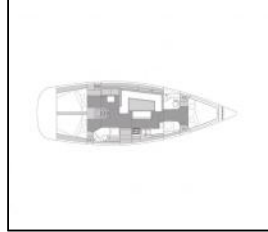

Sailing yacht Elan Impression 45.1 Ianira

Yacht ID:	11838
Yacht type:	Sailing yacht
Yacht:	Elan Impression 45.1 Ianira
Marina:	Croatia / Marina Kornati, Biograd
Production year:	2021
Cabins:	3
Deposit:	2.200,00 €

Comfort: Cockpit cushions,

Deck: Anchor with chain, Bathing platform, Bimini top, Bosun's chair (Safe seat) (boatswain's chair), Cockpit fridge, Cockpit grill, Cockpit table, Cockpit/stern, outside shower, Dinghy, Electric anchor windlass, Fenders, Mooring ropes, Sea/Storm drogue anchor, Spare anchor (Reserve, Auxiliary anchor), Sprayhood, Teak cockpit,