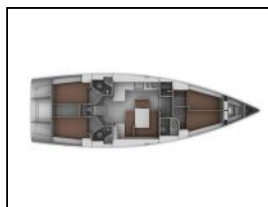

Sailing yacht Bavaria Cruiser 45 Alea

Yacht ID:	11833
Yacht type:	Sailing yacht
Yacht:	Bavaria Cruiser 45 Alea
Marina:	Croatia / Marina Drage
Production year:	2011
Cabins:	4
Deposit:	1.000,00 €

Comfort: Cockpit cushions,
Deck: Bimini top, Cockpit table, Cockpit/stern, outside shower, Dinghy, Electric anchor windlass, Sprayhood, Teak cockpit,
Entertainment: Radio CD mp3 player + USB, TV,
Galley: Hot water, Kitchen utensils (Galley equipment, cutlery), Microwave, Refrigerator,
Navigation: Autopilot, Bow thruster, GPS chart plotter - cockpit, Navigation set, Wind/speed/depth instruments,
Safety: Safety equipment, VHF radio ,
Yacht electrics: DSC station, Heating, Inverter, Shore connection 220 V,