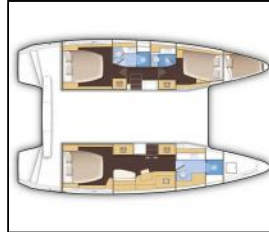

Catamaran Lagoon 42 Benedetto

Yacht ID:	11831
Yacht type:	Catamaran
Yacht:	Lagoon 42 Benedetto
Marina:	Bahamas / Marsh Harbour, Conch Inn Marina
Production year:	2020
Cabins:	3 + 1
Deposit:	0,00 €

Comfort: Blankets, Cockpit cushions, Pillows,
Deck: Anchor with chain, Bilge pump - Mechanic, Bimini top, Boat hook, Bosun's chair (Safe seat) (boatswain's chair), Cockpit table, Cockpit/stern, outside shower, Deck brush, Deck lights, Dinghy with outboard engine, Electric anchor windlass, Fenders, Gangway, Grill/Barbecue/Plancha, Jerry cans for fuel, Mooring Cleats, Mooring ropes , Round/globular fender, Spare anchor (Reserve, Auxiliary anchor), Sponge, Spring cleats, Swimming ladder, Teak cockpit, Water hose, Winch handles,
Entertainment: Fins, Mask and snorkel, Radio CD mp3 player + USB,
Galley: Electrical filter coffee maker, Gas bottles, Gas cookers, Kitchen towel, Kitchen utensils (Galley equipment, cutlery), Microwave, Oven, Refrigerator, Water pump,
Interior: Clothes hangers, Electric fans in cabins, Electric toilet, Toilet brush,
Navigation: Autopilot, Binoculars, Compass, GPS chart plotter, Nautical charts, Navigation set, Radar reflector, Tridata, Windex,
Safety: Black Water Tank, Distress flare box, Emergency tiller, Fire extinguisher , First aid kit , Flashlight, Fog horn, Horseshoe lifebuoy, Life belts (Safety harness), Life jacket (children), Life jackets, Liferaft , Rescue sling (Life sling), Set of tools , Signal flags, Spare parts, Torch, VHF radio , Wire (shroud) cutter,
Sails: Electric winch, Lazy bag, Winch,
Yacht electrics: 110V socket, Air Conditioning, Bilge pump - Electric, DSC station, Generator, Motor hours counter, Service batteries, Shore power cable, Start battery, USB sockets, Water heater, Watermaker - desalinator, WC pump,