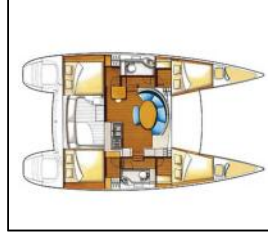

Catamaran Lagoon 380 Grey Pearl

Yacht ID:	11641
Yacht type:	Catamaran
Yacht:	Lagoon 380 Grey Pearl
Marina:	Croatia / Marina Mandalina, Sibenik
Production year:	2019
Cabins:	4 + 2
Deposit:	2.500,00 €

Comfort: Bed linen, Cockpit cushions, Towels,
Deck: Anchor with chain, Anchor with rope, Bimini top, Boat hook, Bosun's chair (Safe seat) (boatswain's chair), Cockpit table, Cockpit/stern, outside shower, Deck brush, Dinghy (byboat) pump, Dinghy with outboard engine, Electric anchor windlass, Fenders, Gangway, Impeller, Main anchor, Mooring ropes, Plastic bucket, Sea/Storm drogue anchor, Spare anchor (Reserve, Auxiliary anchor), Swimming ladder, Teak cockpit, Water hose, Winch handles,
Entertainment: Fusion radio, Outdoor speakers, TV + DVD,
Galley: Hot water, Refrigerator,
Interior: Barometer, Clock, Yacht keys,
Navigation: 2 blade fixed propeller, Autopilot, Binoculars, Echosounder/Depthsounder, GPS chart plotter - cockpit, Harbour guides, Nautical charts, Navigation set, Radar reflector, Speedometer (Speed log),
Safety: Black Water Tank, Buoyant smoke signal, Emergency tiller, Fire axe, Fire extinguisher, First aid kit, Flashlight, Fog horn, Horseshoe lifebuoy, Life belts (Safety harness), Life jackets, Liferaft, Oars (Paddles), Signal rockets and torches, VHF radio,
Sails: Lazy bag, Lazy jacks, Winch,
Yacht electrics: Air Conditioning, Generator, Heating, Shore connection 220 V,