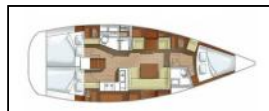

Sailing yacht Hanse 400 Aeolus

Comfort: Cockpit cushions,
Deck: Bimini top, Dinghy with outboard engine, Gangway, Sprayhood,
Entertainment: Radio,
Interior: Electric fans in cabins, Electric toilet,
Navigation: Autopilot, Bow thruster, GPS chart plotter,
Yacht electrics: Solar panels,