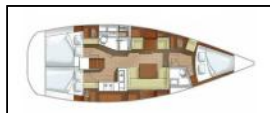

Sailing yacht Hanse 400 Aeolus

Comfort: Cockpit cushions,
Deck: Bimini top, Dinghy with outboard engine, Gangway, Sprayhood,
Entertainment: Radio,
Interior: Electric fans in cabins, Electric toilet,
Navigation: Autopilot, Bow thruster, GPS chart plotter,
Yacht electrics: Solar panels,