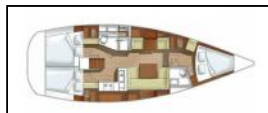

Sailing yacht Hanse 400 Aeolus

Comfort: Cockpit cushions,
Deck: Bimini top, Dinghy with outboard engine, Gangway, Sprayhood,
Entertainment: Radio,
Interior: Electric fans in cabins, Electric toilet,
Navigation: Autopilot, Bow thruster, GPS chart plotter,
Yacht electrics: Solar panels,