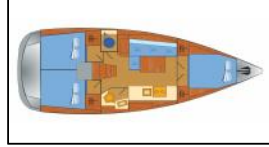

## Sailing yacht Oceanis 38.1 Tena

Yacht ID:	11563
Yacht type:	Sailing yacht
Yacht:	<a href="#">Oceanis 38.1 Tena</a>
Marina:	Croatia / Marina Puntat, Krk
Production year:	2021
Cabins:	3
Deposit:	1.500,00 €

**Additional:** Flag,

**Comfort:** Cockpit cushions,

**Deck:** Anchor light, Bathing platform, Bimini top, Boat hook, Bosun's chair (Safe seat) (boatswain's chair), Cockpit table, Cockpit/stern, outside shower, Deck brush, Dinghy, Electric anchor windlass, Fenders, Gangway, Main anchor, Mooring ropes, Pulpit seat, Sailor's knife, Spare anchor (Reserve, Auxiliary anchor), Sprayhood, Swimming ladder, Teak cockpit,