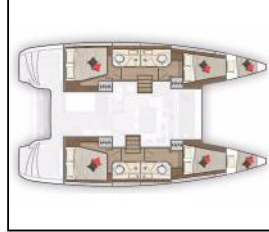

## Catamaran Lagoon 40 Sail Away

Yacht ID:	11540
Yacht type:	Catamaran
Yacht:	<a href="#">Lagoon 40 Sail Away</a>
Marina:	Croatia / Marina Kornati, Biograd
Production year:	2020
Cabins:	4 + 2
Deposit:	2.800,00 €

**Comfort:** Cockpit cushions,  
**Deck:** Bimini top, Cockpit fridge, Cockpit table, Cockpit/stern, outside shower, Dinghy, Electric anchor windlass, Outboard engine 5 HP, Swimming ladder, Teak cockpit,  
**Entertainment:** LCD TV, Outdoor speakers, Radio CD player, USB, AUX input,  
**Galley:** Freezer, Hot water,  
**Interior:** Electric toilet, Foldable table,  
**Navigation:** Autopilot, GPS chart plotter, GPS chart plotter - cockpit, Nautical charts, Pilot book,  
**Safety:** VHF radio,  
**Yacht electrics:** Air Conditioning, Batteries, Battery charger, Generator, Heating, Shore connection 220 V,