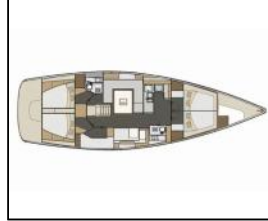

Sailing yacht Elan Impression 50 Sofia I

Yacht ID:	11506
Yacht type:	Sailing yacht
Yacht:	Elan Impression 50 Sofia I
Marina:	Croatia / Marina Kastela
Production year:	2018
Cabins:	5
Deposit:	3.000,00 €

Comfort: Blankets, Cockpit cushions, Pillows, Sheets, Towels,

Deck: Anchor with chain, Bathing platform, Bimini top, Cockpit fridge, Cockpit table, Cockpit/stern, outside shower, Dinghy, Electric anchor windlass, Fenders, Gangway, Mooring ropes, Outboard engine, Spare anchor (Reserve, Auxiliary anchor), Sprayhood,