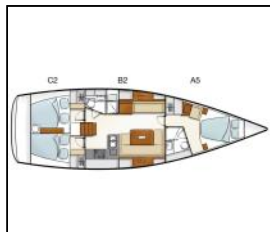

## Sailing yacht Hanse 430 Tria S

|                  |                                  |
|------------------|----------------------------------|
| Yacht ID:        | 11473                            |
| Yacht type:      | Sailing yacht                    |
| Yacht:           | <a href="#">Hanse 430 Tria S</a> |
| Marina:          | Greece / Kos, Kos Marina         |
| Production year: | 2009                             |
| Cabins:          | 3                                |
| Deposit:         | 0,00 €                           |

**Comfort:** Cockpit cushions,  
**Deck:** Anchor with chain, Bimini top, Bosun's chair (Safe seat) (boatswain's chair), Cockpit table, Cockpit/stern, outside shower, Dinghy, Dinghy with outboard engine, Fenders, Outboard engine, Sprayhood,  
**Entertainment:** CD/MP3, USB, AUX input, USB,  
**Galley:** Gas bottles, Hot water, Kitchen utensils (Galley equipment, cutlery),  
**Interior:** Electric fans in cabins, Electric toilet,  
**Navigation:** Autopilot, Binoculars, Bow thruster, GPS chart plotter, Radar reflector,  
**Safety:** Emergency tiller, EPIRB-Distress radio beacons, First aid kit, Floating light, Fog horn, Liferaft, Safety equipment, VHF radio,  
**Sails:** Electric winch, Lazy bag, Lazy jacks, Self tacking jib,  
**Yacht electrics:** Solar panels,