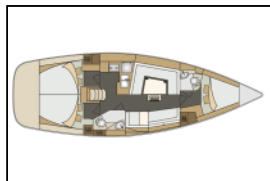

## Sailing yacht Elan Impression 40 Despacito

|                  |  |
|------------------|--|
| Yacht ID:        | 11413  |
| Yacht type:      | Sailing yacht                                |
| Yacht:           | <a href="#">Elan Impression 40 Despacito</a> |
| Marina:          | Croatia / Marina Kornati, Biograd            |
| Production year: | 2018   |
| Cabins:          | 3  |
| Deposit:         | 1.800,00 €                                   |

**Deck:** Bathing platform, Bimini top, Cockpit table, Cockpit/stern, outside shower, Dinghy, Electric anchor windlass, Sprayhood, Swimming ladder,  
**Entertainment:** LCD TV, Outdoor speakers, Radio CD mp3 player + USB, Bluetooth, Radio/iPod/iPhone dock station + USB,  
**Galley:** Hot water, Refrigerator,  
**Interior:** Foldable table,  
**Navigation:** Autopilot, Bow thruster, Folding propeller, GPS chart plotter, GPS chart plotter - cockpit, Nautical charts, Pilot book,  
**Safety:** Black Water Tank, VHF radio ,  
**Yacht electrics:** Heating, Shore connection 220 V,