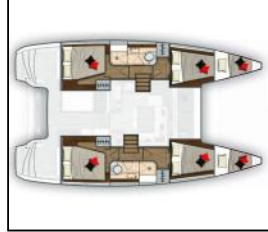

Catamaran Lagoon 40 Smilla

Yacht ID:	11233
Yacht type:	Catamaran
Yacht:	Lagoon 40 Smilla
Marina:	Croatia / Dubrovnik, Komolac, ACI Marina Dubrovnik
Production year:	2018
Cabins:	4 + 2
Deposit:	0,00 €

Comfort: Cockpit cushions, Towels,
Deck: Anchor with chain, Bathing platform, Bimini top, Cockpit table, Cockpit/stern, outside shower, Dinghy with outboard engine, Electric anchor windlass, Rail openings both sides, Spring cleats, Swimming ladder,
Entertainment: Indoor speakers, Outdoor speakers, Radio CD player, Wi-Fi Internet,
Galley: Ice box, Kitchen utensils (Galley equipment, cutlery), Moka pot, Refrigerator,
Navigation: Autopilot, Compass, GPS chart plotter - cockpit, Tridata, Wind instrument/Anemometer,
Safety: Black Water Tank, VHF radio ,
Sails: Electric winch, Winch,
Yacht electrics: Battery charger , DSC station, Heating, Plug 220V, 12 V, Service batteries, Shore connection 220 V, Start battery, Water heater,