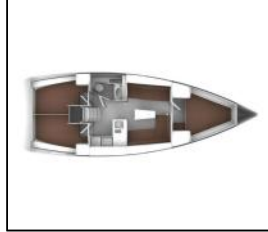

Sailing yacht Bavaria Cruiser 37 Chilly Lilly

Yacht ID:	11210
Yacht type:	Sailing yacht
Yacht:	Bavaria Cruiser 37 Chilly Lilly
Marina:	Spain / Arenal/Playa de Palma
Production year:	2014
Cabins:	3
Deposit:	2.000,00 €

Deck: Bathing platform, Bimini top, Cockpit table, Cockpit/stern, outside shower, Dinghy, Fenders, Jerry cans for fuel, Round/globular fender, Spare anchor (Reserve, Auxiliary anchor), Sprayhood, Swimming ladder, Teak deck,
Entertainment: DVD player, Outdoor speakers, Radio mp3 player,
Galley: Gas bottles, Hot water,
Interior: Inside shower, Safe,
Navigation: AIS, Autopilot, Bow thruster, GPS chart plotter, Windex,
Safety: Automatic Inflatable Life Jacket, Distress flare box, EPIRB-Distress radio beacons, Fire extinguisher , First aid kit , Flashlight, Gas detector, GMDSS - Global Maritime Distress and Safety System, Inflatable life raft, Life belts (Safety harness), Life buoy + Flashing light, Safety equipment, Self inflating life vest, Set of tools , VHF radio ,
Yacht electrics: 12V Socket, Heating, Inverter, Shore connection 220 V,