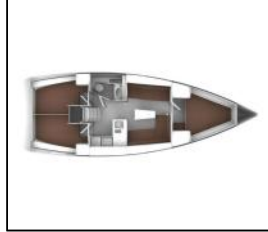

Sailing yacht Bavaria Cruiser 37 Chilly Lilly

Yacht ID:	11210
Yacht type:	Sailing yacht
Yacht:	Bavaria Cruiser 37 Chilly Lilly
Marina:	Spain / Arenal/Playa de Palma
Production year:	2014
Cabins:	3
Deposit:	2.000,00 €

Deck: Bathing platform, Bimini top, Cockpit table, Cockpit/stern, outside shower, Dinghy, Fenders, Jerry cans for fuel, Round/globular fender, Spare anchor (Reserve, Auxiliary anchor), Sprayhood, Swimming ladder, Teak deck,
Entertainment: DVD player, Outdoor speakers, Radio mp3 player,
Galley: Gas bottles, Hot water,
Interior: Inside shower, Safe,
Navigation: AIS, Autopilot, Bow thruster, GPS chart plotter, Windex,
Safety: Automatic Inflatable Life Jacket, Distress flare box, EPIRB-Distress radio beacons, Fire extinguisher, First aid kit, Flashlight, Gas detector, GMDSS - Global Maritime Distress and Safety System, Inflatable life raft, Life belts (Safety harness), Life buoy + Flashing light, Safety equipment, Self inflating life vest, Set of tools, VHF radio,
Yacht electrics: 12V Socket, Heating, Inverter, Shore connection 220 V,