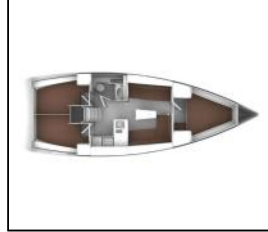

Sailing yacht Bavaria Cruiser 37 Black Pearl

Yacht ID:	11209
Yacht type:	Sailing yacht
Yacht:	Bavaria Cruiser 37 Black Pearl
Marina:	Spain / Arenal/Playa de Palma
Production year:	2014
Cabins:	3
Deposit:	2.000,00 €

Deck: Bathing platform, Bimini top, Cockpit table, Cockpit/stern, outside shower, Dinghy, Fenders, Jerry cans for fuel, Round/globular fender, Spare anchor (Reserve, Auxiliary anchor), Sprayhood, Swimming ladder, Teak cockpit,