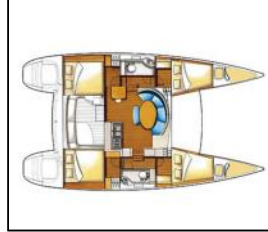

Catamaran Lagoon 380 Maya

Yacht ID:	11185
Yacht type:	Catamaran
Yacht:	Lagoon 380 Maya
Marina:	Croatia / Marina Mandalina, Sibenik
Production year:	2018
Cabins:	4 + 2
Deposit:	2.500,00 €

Comfort: Bed linen, Cockpit cushions, Towels,
Deck: Anchor with chain, Anchor with rope, Bilge pump -
Mechanic, Bimini top, Black ball, Black conus, Boat hook,
Bosun's chair (Safe seat) (boatswain's chair), Cockpit table,
Cockpit/stern, outside shower, Deck brush, Dinghy (byboat)
pump, Dinghy with outboard engine, Electric anchor
windlass, Fenders, Gangway, Impeller, Jerry cans for fuel,
Main anchor, Mooring ropes, Plastic bucket, Sea/Storm
drogue anchor, Spare anchor (Reserve, Auxiliary anchor),
Sprayhood, Swimming ladder, Teak cockpit, Water hose,
Winch handles,
Entertainment: FUSION sound system, Mobile phone,
Outdoor speakers, Snorkeling equipment, TV + DVD,
Galley: Freezer, Hot water, Refrigerator,
Interior: Barometer, Clock, Electric fans, Yacht keys,
Navigation: 2 blade fixed propeller, Autopilot, Binoculars,
Echosounder/Depthsounder, GPS chart plotter - cockpit,
Harbour guides, List of lights, Navigation (Nautical) charts
and nautical guide, Navigation set, Radar reflector,
Speedometer (Speed log), Wind instrument/Anemometer,
Safety: Bilge alarm, Black Water Tank, Buoyant smoke
signal, Emergency tiller, Fire axe, Fire blanket, Fire
extinguisher, First aid kit, Flashlight, Fog horn, Life belts
(Safety harness), Life jackets, Liferaft, Light and rope for
horseshoe life buoy, Oars (Paddles), Sentinel Tracking, Set
of tools, Signal rockets and torches, VHF radio,
Sails: Lazy bag, Lazy jacks, Winch,
Yacht electrics: Air Conditioning, Batteries, Bilge pump -
Electric, Generator, Heating, Service batteries, Shore
connection 220 V,