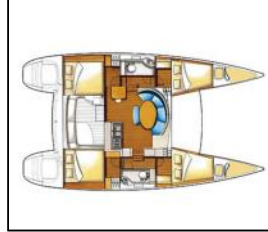

## Catamaran Lagoon 380 Maya

Yacht ID:	11185
Yacht type:	Catamaran
Yacht:	<a href="#">Lagoon 380 Maya</a>
Marina:	Croatia / Marina Mandalina, Sibenik
Production year:	2018
Cabins:	4 + 2
Deposit:	2.500,00 €

**Comfort:** Bed linen, Cockpit cushions, Towels,  
**Deck:** Anchor with chain, Anchor with rope, Bilge pump -  
Mechanic, Bimini top, Black ball, Black conus, Boat hook,  
Bosun's chair (Safe seat) (boatswain's chair), Cockpit table,  
Cockpit/stern, outside shower, Deck brush, Dinghy (byboat)  
pump, Dinghy with outboard engine, Electric anchor  
windlass, Fenders, Gangway, Impeller, Jerry cans for fuel,  
Main anchor, Mooring ropes, Plastic bucket, Sea/Storm  
drogue anchor, Spare anchor (Reserve, Auxiliary anchor),  
Sprayhood, Swimming ladder, Teak cockpit, Water hose,  
Winch handles,  
**Entertainment:** FUSION sound system, Mobile phone,  
Outdoor speakers, Snorkeling equipment, TV + DVD,  
**Galley:** Freezer, Hot water, Refrigerator,  
**Interior:** Barometer, Clock, Electric fans, Yacht keys,  
**Navigation:** 2 blade fixed propeller, Autopilot, Binoculars,  
Echosounder/Depthsounder, GPS chart plotter - cockpit,  
Harbour guides, List of lights, Navigation (Nautical) charts  
and nautical guide, Navigation set, Radar reflector,  
Speedometer (Speed log), Wind instrument/Anemometer,  
**Safety:** Bilge alarm, Black Water Tank, Buoyant smoke  
signal, Emergency tiller, Fire axe, Fire blanket, Fire  
extinguisher, First aid kit, Flashlight, Fog horn, Life belts  
(Safety harness), Life jackets, Liferaft, Light and rope for  
horseshoe life buoy, Oars (Paddles), Sentinel Tracking, Set  
of tools, Signal rockets and torches, VHF radio,  
**Sails:** Lazy bag, Lazy jacks, Winch,  
**Yacht electrics:** Air Conditioning, Batteries, Bilge pump -  
Electric, Generator, Heating, Service batteries, Shore  
connection 220 V,