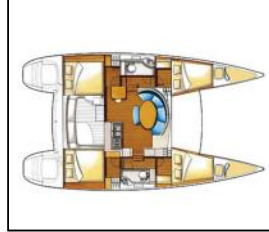

Catamaran Lagoon 380 Maya

Yacht ID:	11185
Yacht type:	Catamaran
Yacht:	Lagoon 380 Maya
Marina:	Croatia / Marina Mandalina, Sibenik
Production year:	2018
Cabins:	4 + 2
Deposit:	2.500,00 €

Comfort: Bed linen, Cockpit cushions, Towels,
Deck: Anchor with chain, Anchor with rope, Bilge pump -
Mechanic, Bimini top, Black ball, Black conus, Boat hook,
Bosun's chair (Safe seat) (boatswain's chair), Cockpit table,
Cockpit/stern, outside shower, Deck brush, Dinghy (byboat)
pump, Dinghy with outboard engine, Electric anchor
windlass, Fenders, Gangway, Impeller, Jerry cans for fuel,
Main anchor, Mooring ropes, Plastic bucket, Sea/Storm
drogue anchor, Spare anchor (Reserve, Auxiliary anchor),
Sprayhood, Swimming ladder, Teak cockpit, Water hose,
Winch handles,
Entertainment: FUSION sound system, Mobile phone,
Outdoor speakers, Snorkeling equipment, TV + DVD,
Galley: Freezer, Hot water, Refrigerator,
Interior: Barometer, Clock, Electric fans, Yacht keys,
Navigation: 2 blade fixed propeller, Autopilot, Binoculars,
Echosounder/Depthsounder, GPS chart plotter - cockpit,
Harbour guides, List of lights, Navigation (Nautical) charts
and nautical guide, Navigation set, Radar reflector,
Speedometer (Speed log), Wind instrument/Anemometer,
Safety: Bilge alarm, Black Water Tank, Buoyant smoke
signal, Emergency tiller, Fire axe, Fire blanket, Fire
extinguisher, First aid kit, Flashlight, Fog horn, Life belts
(Safety harness), Life jackets, Liferaft, Light and rope for
horseshoe life buoy, Oars (Paddles), Sentinel Tracking, Set
of tools, Signal rockets and torches, VHF radio,
Sails: Lazy bag, Lazy jacks, Winch,
Yacht electrics: Air Conditioning, Batteries, Bilge pump -
Electric, Generator, Heating, Service batteries, Shore
connection 220 V,