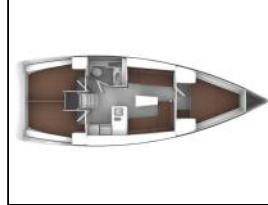

## Sailing yacht Bavaria Cruiser 37 Lilli

|                  |  |
|------------------|--|
| Yacht ID:        | 11124                                    |
| Yacht type:      | Sailing yacht                            |
| Yacht:           | <a href="#">Bavaria Cruiser 37 Lilli</a> |
| Marina:          | Croatia / Marina Vrsar                   |
| Production year: | 2017                                     |
| Cabins:          | 3  |
| Deposit:         | 1.000,00 €                               |

**Comfort:** Cockpit cushions,  
**Deck:** Anchor with chain, Bathing platform, Bilge pump -  
Mechanic, Bimini top, Boat hook, Bosun's chair (Safe seat)  
(boatswain's chair), Dinghy, Electric anchor windlass,  
Fenders, Mooring ropes, Outboard engine, Sprayhood,  
**Entertainment:** Outdoor speakers, Radio,  
**Galley:** Gas cookers, Hot water, Kitchen utensils (Galley  
equipment, cutlery), Oven, Pressurized water system,  
Refrigerator, Sink, Water pump,  
**Navigation:** Autopilot, Binoculars, Bow thruster, Compass,  
Echosounder/Depthsounder, GPS chart plotter - cockpit,  
Harbour guides, Log, Nautical charts, Navigation set, Wind  
instrument/Anemometer, Windex,  
**Safety:** Black Water Tank, Fire extinguisher, Flashlight, Fog  
horn, Life belts (Safety harness), Life buoy + Flashing light,  
Life jackets, Liferaft, Railing net (Safety net), Set of tools,  
Signal rockets and torches, VHF radio,  
**Sails:** Blister, Spinnaker boom,  
**Yacht electrics:** Batteries, Bilge pump - Electric, Converter  
230V/12V, Electricity 230VAC, Heating, Solar panels, Start  
battery,