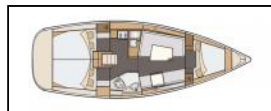

Sailing yacht Elan Impression 35 Essi

Yacht ID: 11109
Yacht type: Sailing yacht
Yacht: [Elan Impression 35 Essi](#)
Marina: Croatia / Marina Losinj, Mali Losinj
Production year: 2017
Cabins: 3
Deposit: 1.500,00 €