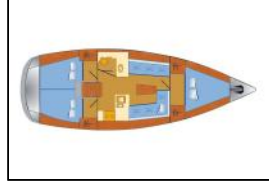

Sailing yacht Bavaria Cruiser 37 Bibi

| | |
|------------------|--|
| Yacht ID: | 11079 |
| Yacht type: | Sailing yacht |
| Yacht: | Bavaria Cruiser 37 Bibi |
| Marina: | Croatia / Marina Tehnomont Veruda, Pula |
| Production year: | 2016 |
| Cabins: | 3 |
| Deposit: | 1.500,00 € |

Comfort: Cockpit cushions, Pillows,

Deck: Bathing platform, Bilge pump - Mechanic, Bimini top, Boat hook, Cockpit table, Cockpit/stern, outside shower, Electric anchor windlass, Fenders, Gangway, Main anchor, Mooring ropes , Round/globular fender, Spare anchor (Reserve, Auxiliary anchor), Sprayhood, Swimming ladder, Teak cockpit, Water hose, Winch handles,