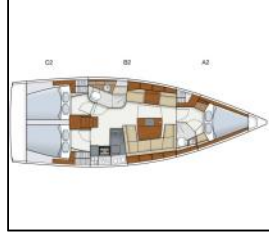

Sailing yacht Hanse 415 Vega

Yacht ID:	11068
Yacht type:	Sailing yacht
Yacht:	Hanse 415 Vega
Marina:	Croatia / Sukosan, D-Marin Dalmacija Marina
Production year:	2017
Cabins:	3
Deposit:	1.500,00 €

Deck: Bimini top, Cockpit table, Cockpit/stern, outside shower, Dinghy, Electric anchor windlass, Gangway, Main Deck Compass, Sprayhood, Teak cockpit,
Entertainment: Radio CD mp3 player, TV,
Galley: Gas cookers, Hot water, Kitchen utensils (Galley equipment, cutlery), Oven, Refrigerator,
Navigation: Autopilot, Binoculars, Bow thruster, Divider, nautic chart, Echosounder/Depthsounder, GPS chart plotter - cockpit, Nautical charts, Pilot book, Wind instrument/Anemometer, Windex,
Safety: Distress flare box, First aid kit, Flashlight, Horseshoe lifebuoy, Life belts (Safety harness), Life jackets, Set of tools, VHF radio,
Yacht electrics: 12V Socket, Battery charger, Bilge pump - Electric, Shore connection 220 V, Solar panels,