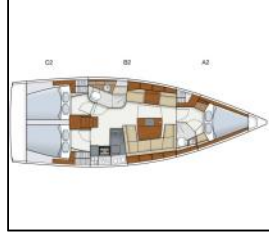

## Sailing yacht Hanse 415 Kuro Siwo

Yacht ID:	11066
Yacht type:	Sailing yacht
Yacht:	<a href="#">Hanse 415 Kuro Siwo</a>
Marina:	Greece / Rhodes New Marina
Production year:	2017
Cabins:	3
Deposit:	0,00 €