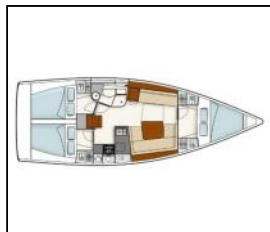

## Sailing yacht Hanse 385 Ariel

**Comfort:** Bed linen, Cockpit cushions, Towels,  
**Deck:** Bimini top, Cockpit table, Cockpit/stern, outside shower, Dinghy, Electric anchor windlass, Outboard engine, Sprayhood, Teak cockpit,  
**Entertainment:** Radio CD mp3 player + USB, Wi-Fi Internet,  
**Galley:** Hot water, Refrigerator,  
**Navigation:** Autopilot, GPS chart plotter - cockpit, Log, Speed, Depth- echo sounder,  
**Safety:** Safety equipment,  
**Sails:** Lazy bag, Lazy jacks,  
**Yacht electrics:** Shore connection 220 V,

Yacht ID:	11012
Yacht type:	Sailing yacht
Yacht:	<a href="#">Hanse 385 Ariel</a>
Marina:	Croatia / Marina Mandalina, Sibenik
Production year:	2013
Cabins:	3
Deposit:	1.500,00 €