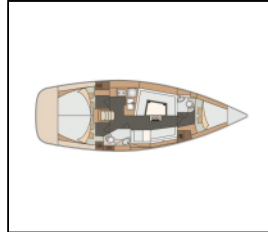

Sailing yacht Elan Impression 40 Laali

Yacht ID:
Yacht type:
Yacht:

Marina:
Production year:
Cabins:
Deposit:

11007

Sailing yacht

[Elan Impression 40 Laali](#)

Croatia / Pula, Marina Polesana

2016

3

1.800,00 €

Comfort: Bed linen, Pillows,

Deck: Anchor Delta, Bathing platform, Bimini top, Cockpit table, Cockpit/stern, outside shower, Dinghy, Electric anchor windlass, LED outdoor ambiance lights, Sprayhood,