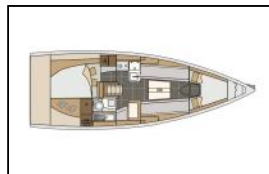

Sailing yacht Elan E3 Škrlatica

Yacht ID:	11000
Yacht type:	Sailing yacht
Yacht:	Elan E3 Škrlatica
Marina:	Croatia / Marina Kastela
Production year:	2016
Cabins:	2
Deposit:	1.000,00 €

Comfort: Cockpit cushions,
Deck: Anchor with chain, Bimini top, Cockpit table, Cockpit/stern, outside shower, Dinghy, Electric anchor windlass, Sprayhood,
Entertainment: Radio CD mp3 player + USB,
Galley: Hot water, Kitchen utensils (Galley equipment, cutlery), Oven, Refrigerator,
Navigation: Autopilot, Compass, Echosounder/Depthsounder, GPS chart plotter - cockpit, Navigation (Nautical) charts and nautical guide, Navigation set, Wind instrument/Anemometer,
Safety: Black Water Tank, First aid kit, Life jackets, Safety equipment, Set of tools, VHF radio,
Sails: Lazy jacks,
Yacht electrics: Shore connection 220 V,