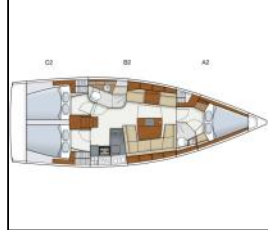

## Sailing yacht Hanse 415 Deep Blue

Yacht ID:	10948
Yacht type:	Sailing yacht
Yacht:	<a href="#">Hanse 415 Deep Blue</a>
Marina:	Greece / Lavrion, main port
Production year:	2014
Cabins:	3
Deposit:	0,00 €