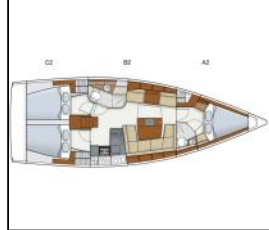

## Sailing yacht Hanse 415 Deep Blue

Yacht ID:	10948
Yacht type:	Sailing yacht
Yacht:	<a href="#">Hanse 415 Deep Blue</a>
Marina:	Greece / Lavrion, main port
Production year:	2014
Cabins:	3
Deposit:	0,00 €