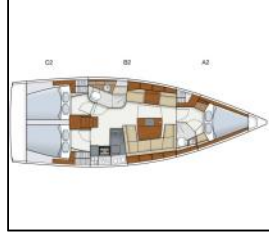

Sailing yacht Hanse 415 Deep Blue

Yacht ID:	10948
Yacht type:	Sailing yacht
Yacht:	Hanse 415 Deep Blue
Marina:	Greece / Lavrion, main port
Production year:	2014
Cabins:	3
Deposit:	0,00 €

Comfort: Cockpit cushions, Outside cushions,
Deck: Anchor with chain, Bathing platform, Bimini top, Black ball, Boat hook, Cockpit table, Dinghy, Dinghy with outboard engine, Electric anchor windlass, Fenders, Gangway, Outboard engine, Spare anchor (Reserve, Auxiliary anchor), Sprayhood, Swimming ladder, Water hose, Winch handles,
Entertainment: Radio CD player, USB, AUX input, Radio CD player, USB, Bluetooth, Snorkeling equipment,
Galley: Gas cookers, Hot water, Kitchen utensils (Galley equipment, cutlery), Refrigerator, Stove,
Interior: Barometer, Electric fans in cabins, Electric toilet,
Navigation: Autopilot, Binoculars, Bow thruster, Echosounder/Depthsounder, Electronic sea charts, GPS, GPS chart plotter, GPS chart plotter - cockpit, Hand bearing compass, Log, Speed, Depth- echo sounder, Log/speed instrument, Nautical charts, Pilot book, Wind instrument/Anemometer, Wind/speed/depth instruments,
Safety: Distress flare box, Emergency tiller, Fire extinguisher, First aid kit, Flags QNC, Fog horn, Life belts (Safety harness), Life buoy + Flashing light, Life jackets, Liferaft, Torch, VHF radio, Wire (shroud) cutter,
Sails: Lazy bag, Lazy jacks,
Yacht electrics: 220V socket, Battery charger, Inverter, Shore connection 220 V, Solar panels, USB sockets,