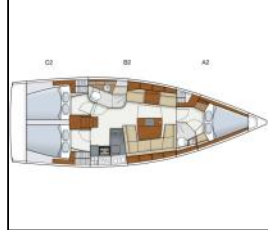

Sailing yacht Hanse 415 Deep Blue

| | |
|------------------|-------------------------------------|
| Yacht ID: | 10948 |
| Yacht type: | Sailing yacht |
| Yacht: | Hanse 415 Deep Blue |
| Marina: | Greece / Lavrion, main port |
| Production year: | 2014 |
| Cabins: | 3 |
| Deposit: | 0,00 € |