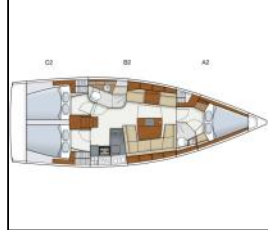

Sailing yacht Hanse 415 Deep Blue

Yacht ID:	10948
Yacht type:	Sailing yacht
Yacht:	Hanse 415 Deep Blue
Marina:	Greece / Lavrion, main port
Production year:	2014
Cabins:	3
Deposit:	0,00 €

Comfort: Cockpit cushions, Outside cushions,
Deck: Anchor with chain, Bathing platform, Bimini top, Black ball, Boat hook, Cockpit table, Dinghy, Dinghy with outboard engine, Electric anchor windlass, Fenders, Gangway, Outboard engine, Spare anchor (Reserve, Auxiliary anchor), Sprayhood, Swimming ladder, Water hose, Winch handles,
Entertainment: Radio CD player, USB, AUX input, Radio CD player, USB, Bluetooth, Snorkeling equipment,
Galley: Gas cookers, Hot water, Kitchen utensils (Galley equipment, cutlery), Refrigerator, Stove,
Interior: Barometer, Electric fans in cabins, Electric toilet,
Navigation: Autopilot, Binoculars, Bow thruster, Echosounder/Depthsounder, Electronic sea charts, GPS, GPS chart plotter, GPS chart plotter - cockpit, Hand bearing compass, Log, Speed, Depth- echo sounder, Log/speed instrument, Nautical charts, Pilot book, Wind instrument/Anemometer, Wind/speed/depth instruments,
Safety: Distress flare box, Emergency tiller, Fire extinguisher, First aid kit, Flags QNC, Fog horn, Life belts (Safety harness), Life buoy + Flashing light, Life jackets, Liferaft, Torch, VHF radio, Wire (shroud) cutter,
Sails: Lazy bag, Lazy jacks,
Yacht electrics: 220V socket, Battery charger, Inverter, Shore connection 220 V, Solar panels, USB sockets,