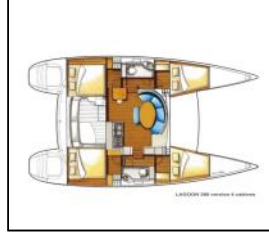

Catamaran Lagoon 380 S2 blue elli

Yacht ID:	10915
Yacht type:	Catamaran
Yacht:	Lagoon 380 S2 blue elli
Marina:	Greece / Corfu, Gouvia Marina
Production year:	2008
Cabins:	4
Deposit:	3.500,00 €

Comfort: Cockpit cushions,
Deck: Bimini top, Bosun's chair (Safe seat) (boatswain's chair), Cockpit table, Electric anchor windlass, Gangway, Main Deck Compass, Ropes, Sprayhood, Water hose,
Entertainment: Outdoor speakers,
Galley: Hot water, Kitchen utensils (Galley equipment, cutlery), Refrigerator, Stove,
Interior: Barometer, Clock, Electric fans,
Navigation: AIS, Autopilot, Binoculars, Cockpit control panel, Electronic sea charts, GPS, GPS chart plotter - cockpit, Hand bearing compass, Harbour guides, List of lights, Log, Log, Speed, Depth- echo sounder, Navigation (Nautical) charts and nautical guide, Pilot book, Radar reflector, Wind instrument/Anemometer, Windex,
Safety: Black Water Tank, Emergency tiller, EPIRB-Distress radio beacons, Fire extinguisher, First aid kit, Floating light, Fog horn, GMDSS - Global Maritime Distress and Safety System, Horseshoe lifebuoy, Inflatable life raft, Life belts (Safety harness), Self inflating life vest, Set of tools, Torch, VHF radio,
Sails: Electric winch, Lazy bag, Lazy jacks,
Yacht electrics: Battery charger, Bilge pump - Electric, Heating,