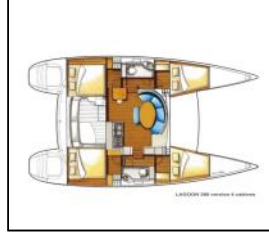

## Catamaran Lagoon 380 S2 blue elli

Yacht ID:	10915
Yacht type:	Catamaran
Yacht:	<a href="#">Lagoon 380 S2 blue elli</a>
Marina:	Greece / Corfu, Gouvia Marina
Production year:	2008
Cabins:	4
Deposit:	3.500,00 €

**Comfort:** Cockpit cushions,  
**Deck:** Bimini top, Bosun's chair (Safe seat) (boatswain's chair), Cockpit table, Electric anchor windlass, Gangway, Main Deck Compass, Ropes, Sprayhood, Water hose,  
**Entertainment:** Outdoor speakers,  
**Galley:** Hot water, Kitchen utensils (Galley equipment, cutlery), Refrigerator, Stove,  
**Interior:** Barometer, Clock, Electric fans,  
**Navigation:** AIS, Autopilot, Binoculars, Cockpit control panel, Electronic sea charts, GPS, GPS chart plotter - cockpit, Hand bearing compass, Harbour guides, List of lights, Log, Log, Speed, Depth- echo sounder, Navigation (Nautical) charts and nautical guide, Pilot book, Radar reflector, Wind instrument/Anemometer, Windex,  
**Safety:** Black Water Tank, Emergency tiller, EPIRB-Distress radio beacons, Fire extinguisher, First aid kit, Floating light, Fog horn, GMDSS - Global Maritime Distress and Safety System, Horseshoe lifebuoy, Inflatable life raft, Life belts (Safety harness), Self inflating life vest, Set of tools, Torch, VHF radio,  
**Sails:** Electric winch, Lazy bag, Lazy jacks,  
**Yacht electrics:** Battery charger, Bilge pump - Electric, Heating,