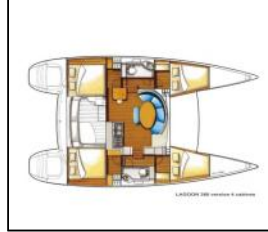

## Catamaran Lagoon 380 S2 blue elli

Yacht ID:	10915
Yacht type:	Catamaran
Yacht:	<a href="#">Lagoon 380 S2 blue elli</a>
Marina:	Greece / Corfu, Gouvia Marina
Production year:	2008
Cabins:	4
Deposit:	3.500,00 €

**Comfort:** Cockpit cushions,  
**Deck:** Bimini top, Bosun's chair (Safe seat) (boatswain's chair), Cockpit table, Electric anchor windlass, Gangway, Main Deck Compass, Ropes, Sprayhood, Water hose,  
**Entertainment:** Outdoor speakers,  
**Galley:** Hot water, Kitchen utensils (Galley equipment, cutlery), Refrigerator, Stove,  
**Interior:** Barometer, Clock, Electric fans,  
**Navigation:** AIS, Autopilot, Binoculars, Cockpit control panel, Electronic sea charts, GPS, GPS chart plotter - cockpit, Hand bearing compass, Harbour guides, List of lights, Log, Log, Speed, Depth- echo sounder, Navigation (Nautical) charts and nautical guide, Pilot book, Radar reflector, Wind instrument/Anemometer, Windex,  
**Safety:** Black Water Tank, Emergency tiller, EPIRB-Distress radio beacons, Fire extinguisher, First aid kit, Floating light, Fog horn, GMDSS - Global Maritime Distress and Safety System, Horseshoe lifebuoy, Inflatable life raft, Life belts (Safety harness), Self inflating life vest, Set of tools, Torch, VHF radio,  
**Sails:** Electric winch, Lazy bag, Lazy jacks,  
**Yacht electrics:** Battery charger, Bilge pump - Electric, Heating,