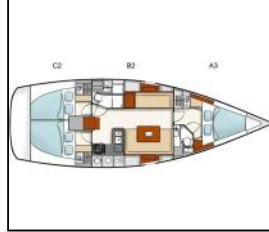

Sailing yacht Hanse 400 Flyer Of Lorne

| | |
|------------------|------------------------------------------|
| Yacht ID: | 10875 |
| Yacht type: | Sailing yacht |
| Yacht: | Hanse 400 Flyer Of Lorne |
| Marina: | Greece / Kos, Kos Marina |
| Production year: | 2006 |
| Cabins: | 3 |
| Deposit: | 0,00 € |