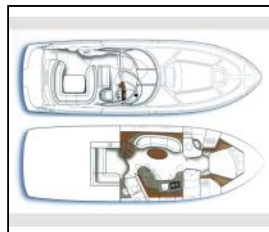

Motor yacht Sea Ray 455 Gandalf

Comfort: Bed linen, Towels,
Deck: Cockpit table, Cockpit/stern, outside shower, Dinghy,
Electric anchor windlass, Hard Top Bimini, Outboard engine,
Entertainment: Radio CD mp3 player + USB, TV + DVD,
Galley: Hot water, Oven, Refrigerator, Stove,
Navigation: Autopilot, Bow thruster, GPS chart plotter, Radar,
Stern thruster,
Yacht electrics: Air Conditioning, Generator, Heating, Shore
connection 220 V,