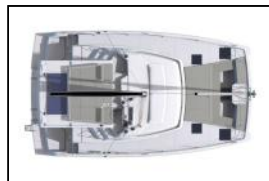

Catamaran Bali Catspace Esteri

Yacht ID:	10840
Yacht type:	Catamaran
Yacht:	Bali Catspace Esteri
Marina:	Croatia / Sukosan, D-Marin Dalmacija Marina
Production year:	2025
Cabins:	4
Deposit:	2.500,00 €

Comfort: Bed linen, Cockpit cushions, Sundeck cushions,
Deck: Bathing platform, Bimini top, Cockpit table, Cockpit/stern, outside shower, Davit, Dinghy, Forward cockpit, Grill/Barbecue/Plancha,
Entertainment: Outdoor speakers, Radio mp3 player,
Galley: Freezer, Hot water, Kitchen utensils (Galley equipment, cutlery), Oven, Refrigerator, Stove,
Interior: Convertible table in salon, Electric fans in cabins, Electric toilet,
Navigation: Autopilot, GPS chart plotter - cockpit, Navigation (Nautical) charts and nautical guide, Pilot book, Tridata,
Safety: VHF radio,
Sails: Electric halyard winch,
Yacht electrics: Air Conditioning, Battery charger, Generator, Heating, Inverter, Solar panels, Watermaker - desalinator,