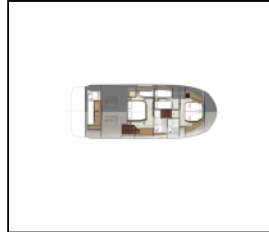

## Motor yacht Prestige 520 Medusa

Yacht ID:	10837
Yacht type:	Motor yacht
Yacht:	<a href="#">Prestige 520 Medusa</a>
Marina:	Croatia / ACI Marina Split
Production year:	2020
Cabins:	3 + 1
Deposit:	5.000,00 €

**Comfort:** Cockpit cushions, Mattresses,  
**Deck:** Anchor chain counter, Anchor winch remote control, Bathing platform, Bimini top, Cockpit table, Dinghy with outboard engine, Fenders, Flybridge, Fridge on flybridge, Hydraulic gangway, Mooring ropes, Starboard doors to deck, Teak cockpit,  
**Entertainment:** Fusion radio, Indoor speakers, Outdoor speakers, TV, TV antenna, Wi-Fi Internet,  
**Galley:** Coffee machine, Dishwasher, Extractor Hood, Freezer, Hot water, Microwave, Refrigerator, Stove,  
**Interior:** Carpet, Convertible table in salon, Dryer, Upholstery, Washing machine,  
**Navigation:** Autopilot, Bow thruster, GPS chart plotter, GPS on Fly,  
**Safety:** Black Water Tank,  
**Sails:** Electric winch,  
**Yacht electrics:** Air Conditioning, Generator, Heating, Inverter, Trim tabs, Watermaker - desalinator,