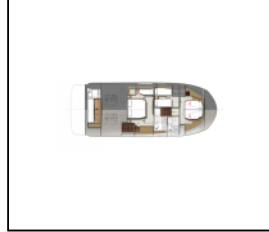

Motor yacht Prestige 520 Medusa

Yacht ID:	10837
Yacht type:	Motor yacht
Yacht:	Prestige 520 Medusa
Marina:	Croatia / ACI Marina Split
Production year:	2020
Cabins:	3 + 1
Deposit:	5.000,00 €

Comfort: Cockpit cushions, Mattresses,
Deck: Anchor chain counter, Anchor winch remote control, Bathing platform, Bimini top, Cockpit table, Dinghy with outboard engine, Fenders, Flybridge, Fridge on flybridge, Hydraulic gangway, Mooring ropes, Starboard doors to deck, Teak cockpit,
Entertainment: Fusion radio, Indoor speakers, Outdoor speakers, TV, TV antenna, Wi-Fi Internet,
Galley: Coffee machine, Dishwasher, Extractor Hood, Freezer, Hot water, Microwave, Refrigerator, Stove,
Interior: Carpet, Convertible table in salon, Dryer, Upholstery, Washing machine,
Navigation: Autopilot, Bow thruster, GPS chart plotter, GPS on Fly,
Safety: Black Water Tank,
Sails: Electric winch,
Yacht electrics: Air Conditioning, Generator, Heating, Inverter, Trim tabs, Watermaker - desalinator,