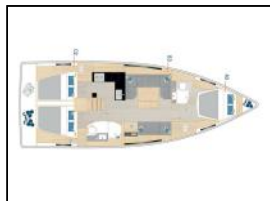

## Sailing yacht Hanse 410 Sundance

Yacht ID:	10791
Yacht type:	Sailing yacht
Yacht:	<a href="#">Hanse 410 Sundance</a>
Marina:	Croatia / Marina Kornati, Biograd
Production year:	2025
Cabins:	3
Deposit:	1.800,00 €

**Comfort:** Bed linen, Cockpit cushions,

**Deck:** Bathing platform, Bimini top, Cockpit table, Cockpit/stern, outside shower, Dinghy, Sprayhood, Teak cockpit,

**Entertainment:** Outdoor speakers, Radio CD mp3 player + USB,