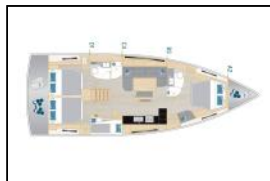

Sailing yacht Hanse 460 Alhambra - OW

Yacht ID:	10785
Yacht type:	Sailing yacht
Yacht:	Hanse 460 Alhambra - OW
Marina:	Croatia / Marina Kastela
Production year:	2025
Cabins:	4
Deposit:	2.000,00 €

Comfort: Bed linen, Cockpit cushions,
Deck: Bathing platform, Bimini top, Cockpit fridge, Cockpit table, Cockpit/stern, outside shower, Dinghy, Grill/Barbecue/Plancha, Sprayhood, Teak cockpit,
Entertainment: Outdoor speakers, Radio CD mp3 player + USB, Wet bar,
Galley: Hot water, Kitchen utensils (Galley equipment, cutlery), Oven, Refrigerator, Stove,
Interior: Convertible table in salon,
Navigation: Autopilot, Bow thruster, GPS chart plotter - cockpit, Nautical charts, Pilot book, Tridata,
Safety: VHF radio ,
Yacht electrics: Air Conditioning, Battery charger , Inverter,